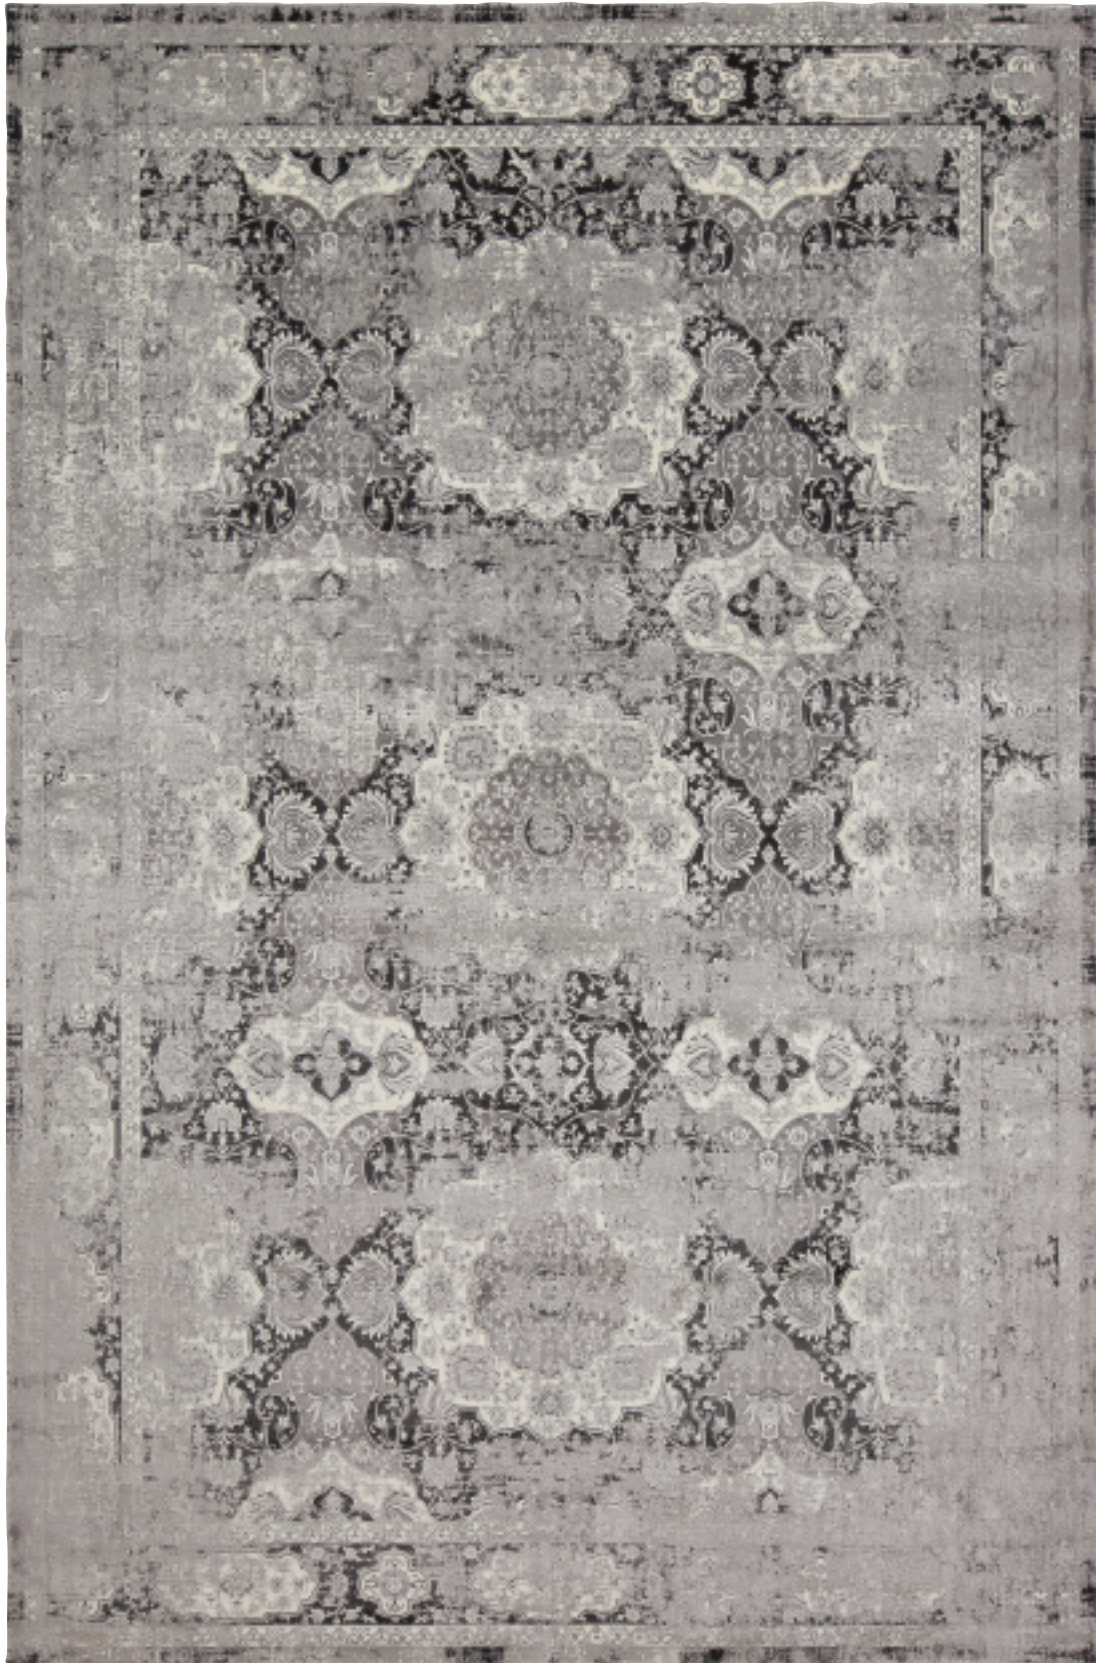

S7-02 Cream - Charcoal

Available Sizes			
4'x6'	5'x8'	8'x10'	9'x12'
122x183	153x244	244x305	275x366

Machine-Made • Acrylic • Turkey